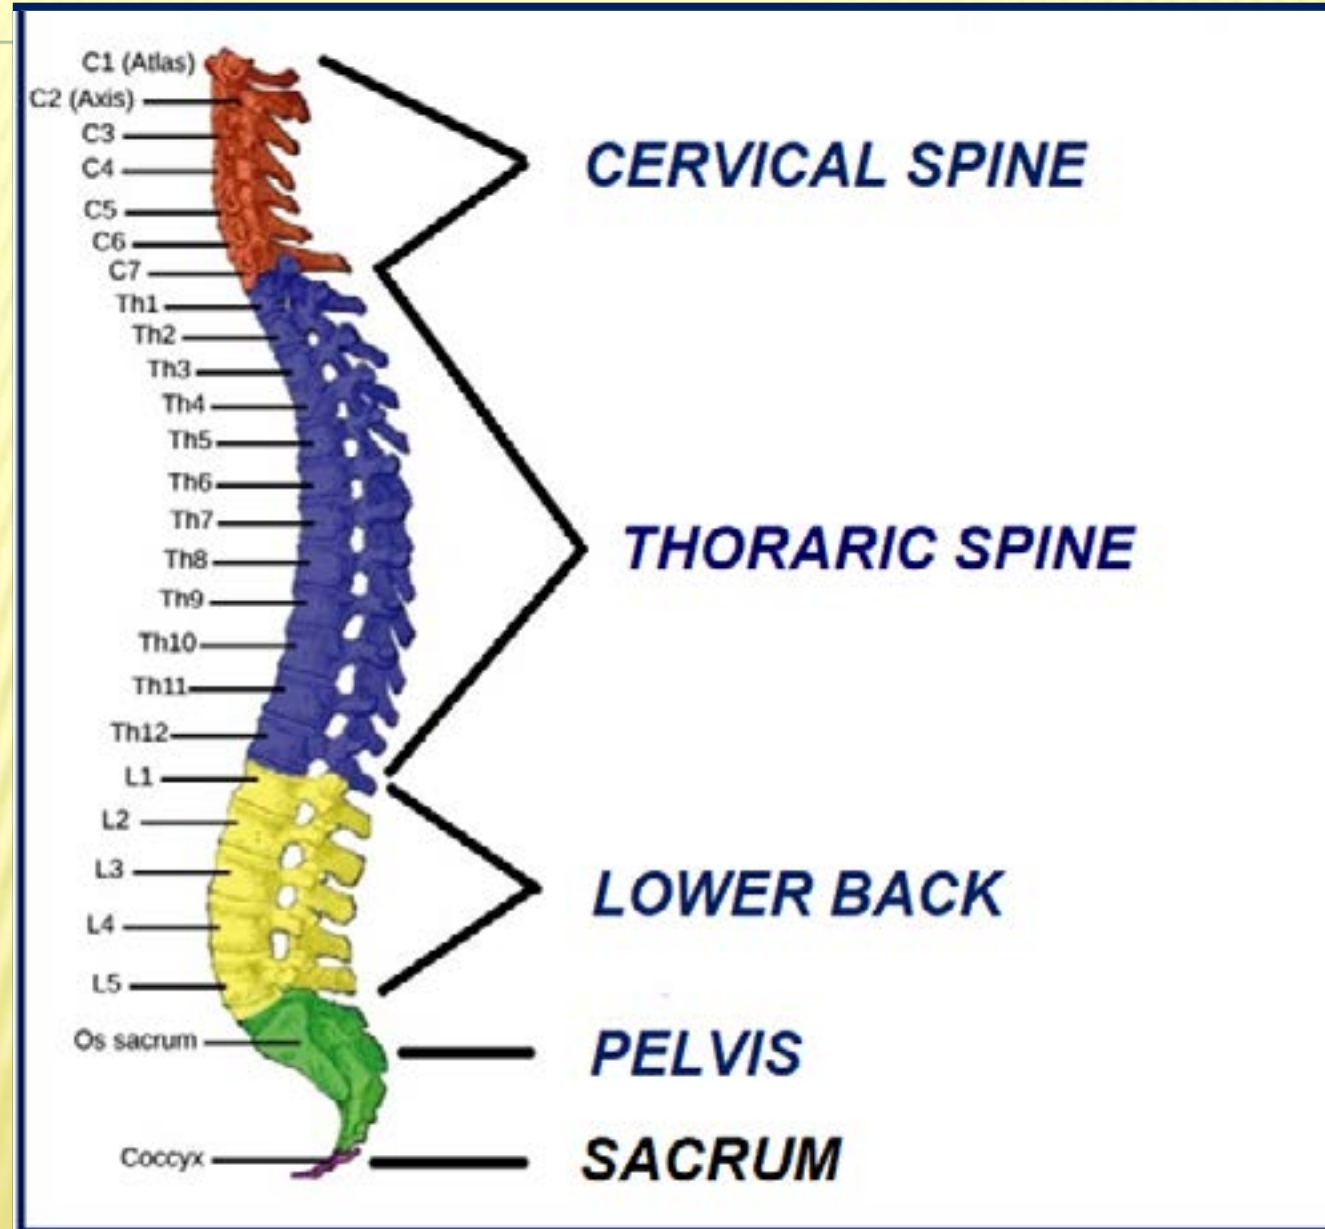

THE SYSTEM OF NATURAL HEALING AND PROSPERITY **RUNAKI OF NATURAL HEALING**

THE ENERGY OF THE GOLDEN AGE

CAUSAL PSYCHOCORRECTION OF THE SPINE

FACE ASYMMETRY

FACE ASYMMETRY

FACE ASYMMETRY

REGIONS OF SPINE

CERVICAL SPINE

| SPINAL PART | DISTURBED LIFE SPHERE | CAUSES OF VIOLATIONS |
|-------------|--|--|
| C4 – C7 | Service: How do you benefit people? | Negative thoughts about yourself as a person who is not claimed by others. Attempts to impose your opinion on another person. Aggression to colleagues, superiors, authorities. |
| C2 – C3 | Wisdom: Acceptance. | The rejection of what is happening, the thought of “what is happening is unjust and wrong”, the desire to deceive, negative emotions that cause deception. |
| C1 | Self-awareness | The desire to escape from reality (problems with drugs, alcohol, sects, the Internet). |

THORACIC SPINE

| SPINAL PART | DISTURBED LIFE SPHERE | CAUSES OF VIOLATIONS |
|-------------|--|---|
| Th7 - Th12 | Rationality: the love of success and material abundance | Negative emotions due to conflicts at work, the humiliation of sexual opportunities and desires, the humiliation of the patient's physical data. |
| Th1 - Th6 | Love: inter-relationship with the one you love and the one you love | Negative emotions due to conflicts with loved ones, the loss of a favorite cause, a beloved pet, etc. |

LOWER BACK, PELVIS AND SACRUM

| SPINAL PART | DISTURBED LIFE SPHERE | CAUSES OF VIOLATIONS |
|-------------------|--|---|
| LOWER BACK | Reproduction: love for the opposite sex, the motivation of all desires | Conflicts with a sexual partner, a sense of sexual insolvency, negative developments in the family and at work, negative emotions due to the impossible satisfaction of their material desires. |
| PELVIS AND SACRUM | Self-preservation: love for your body and life | Thoughts about an unsuccessful fate, an incomplete body, thoughts about a threat to health and life, fatigue, volitional overcoming fatigue. |